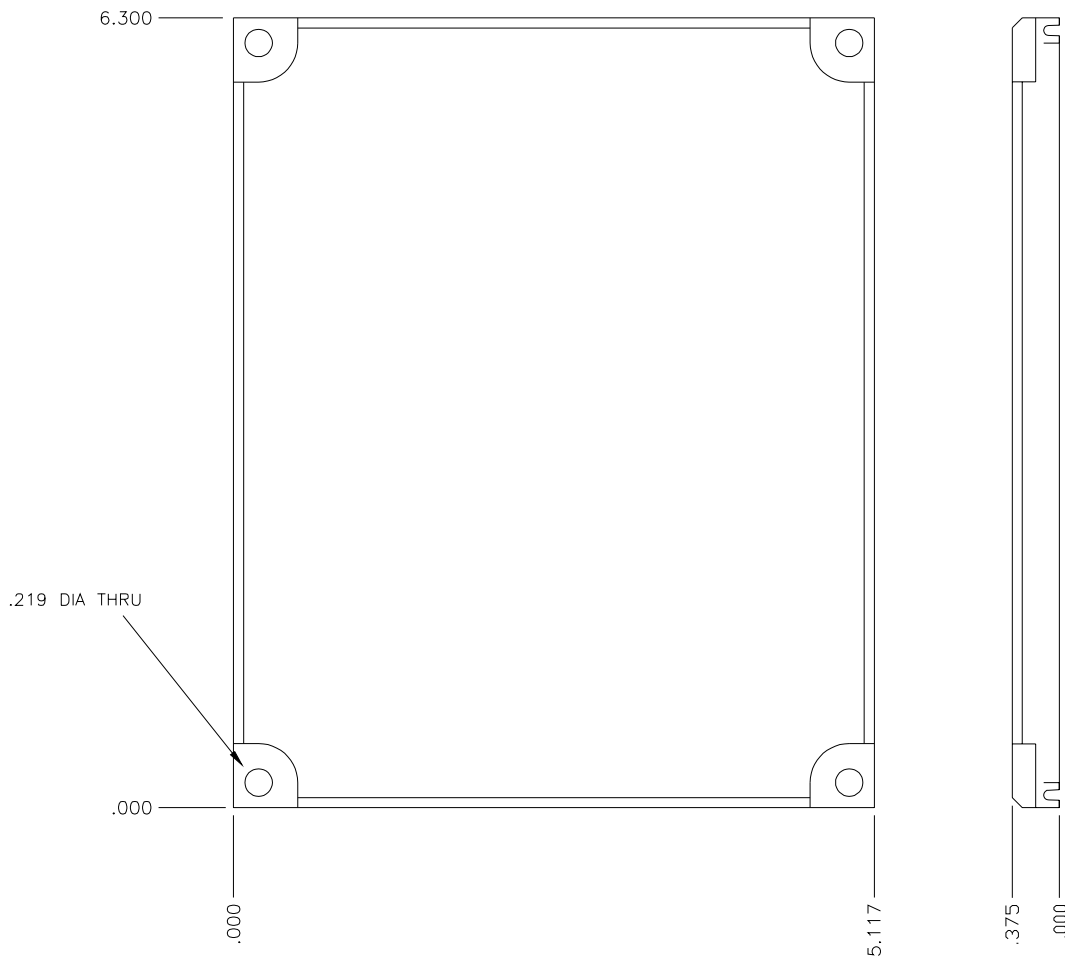

HiDAN-COVER-TP

Top cover.

Drawing not to scale.

Copyright © 1999 by Real Time Devices USA, Inc.
All rights reserved.

For additional information:

Phone: 1 (814) 234-8087 ■ Fax: 1 (814) 234-5218

www.rtdusa.com ■ E-mail: sales@rtdusa.com